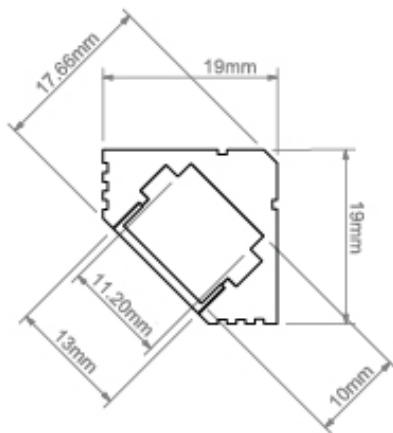

1M 45-ALU PROFILE BLACK

B4023L9005_1

BLACK

Remote CONTROL GEAR

IP20

CURRENT: NmA

VOLTAGE: 12V, 24V

The profile directs light at a 45-degree angle Good heat dissipation Ability to create a line of light Can be sealed by Klus in fixed lengths to achieve an IP65 or IP67 waterproof rating

Accessories

00035

MW BASE 11X5 33MM
