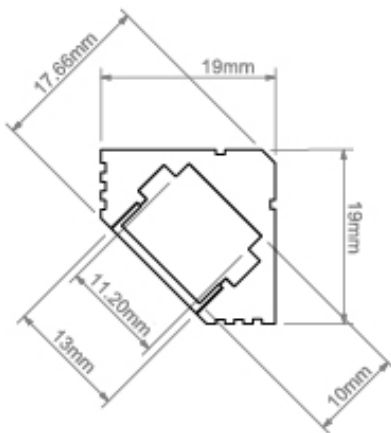

1M 45-ALU PROFILE BLACK ANODISED

B4023K7_1

BLACK ANODISED

Remote CONTROL GEAR

IP20

CURRENT: YmA

VOLTAGE: 12V, 24V

The profile directs light at a 45-degree angle Good heat dissipation Ability to create a line of light Can be sealed by Klus in fixed lengths to achieve an IP65 or IP67 waterproof rating

Accessories

00035

MW BASE 11X5 33MM
