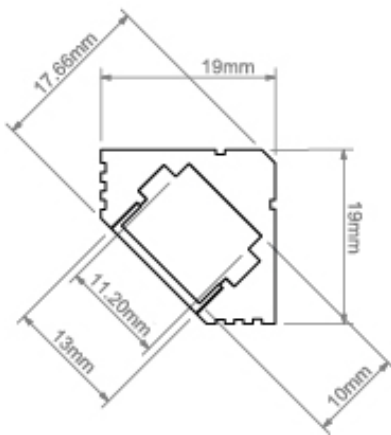

---

IP20

---

CURRENT: NmA

---

VOLTAGE: 12V, 24V

---

The profile directs light at a 45-degree angle Good heat dissipation Ability to create a line of light Can be sealed by Klus in fixed lengths to achieve an IP65 or IP67 waterproof rating

---

**Accessories**

---

00035	MW BASE 11X5 33MM
-------	-------------------

---

---

**Components**

---