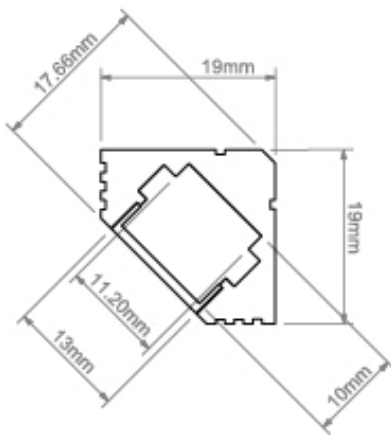

2M 45-ALU PROFILE BLACK

B4023L9005_2

BLACK

Remote CONTROL GEAR

IP20

CURRENT: NmA

VOLTAGE: 12V, 24V

The profile directs light at a 45-degree angle Good heat dissipation Ability to create a line of light Can be sealed by Klus in fixed lengths to achieve an IP65 or IP67 waterproof rating

Accessories

00035

MW BASE 11X5 33MM
