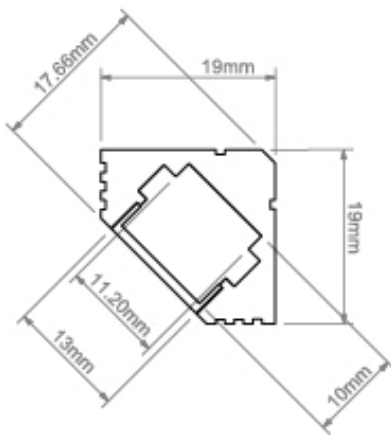

2M 45-ALU PROFILE BLACK ANODISED

B4023K7_2

BLACK ANODISED

Remote CONTROL GEAR

IP20

CURRENT: YmA

VOLTAGE: 12V, 24V

The profile directs light at a 45-degree angle Good heat dissipation Ability to create a line of light Can be sealed by Klus in fixed lengths to achieve an IP65 or IP67 waterproof rating

Accessories

00035

MW BASE 11X5 33MM
