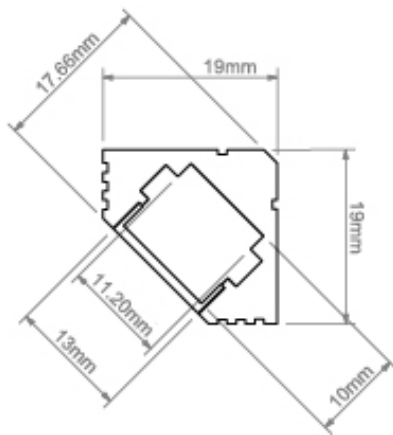

2M 45-ALU PROFILE WHITE

B4023L9010_2

WHITE

Remote CONTROL GEAR

IP20

CURRENT: NmA

VOLTAGE: 12V, 24V

The profile directs light at a 45-degree angle Good heat dissipation Ability to create a line of light Can be sealed by Klus in fixed lengths to achieve an IP65 or IP67 waterproof rating

Accessories

00035	MW BASE 11X5 33MM
-------	-------------------

Components

00031	END CAP 45-ALU-MW WITH HOLE
-------	-----------------------------

00030	END CAP 45-ALU-MW
-------	-------------------
